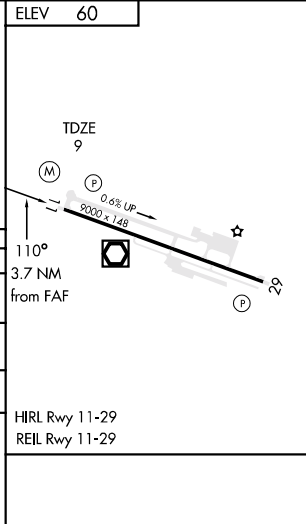

ATIS 132.1  
BEATRIX APP CON  
120.9  
BEATRIX TOWER  
120.9  
GND CON  
121.9

MISSED APPROACH  
Climb straight ahead to 2500 then left to BEA VOR/DME and hold.  
Avoid TNR4 when active.

CATEGORY	A	B	C	D
S-ILS 11 **	209 - 800m 200 (200-800m)		209 - 1200m 200 (200-1200m)	
S-LOC 11 ***	340 - 1200m 331 (300 - 1200m)			
CIRCLING	860-1600m 800 (800-1600m)	860-2000m 800 (800-2000m)	1140 - 4800m 1080 (1100-4800m)	

\*\* When ALS inop, increase vis CAT AB 400m.  
\*\*\* When ALS inop, increase vis 400m.