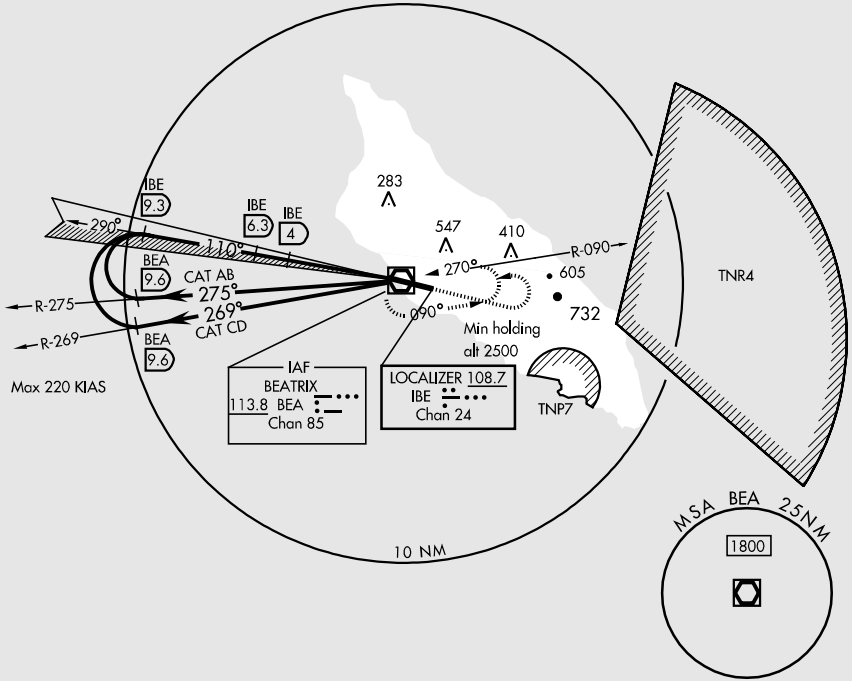

ATIS 132.1  
BEATRIX APP CON  
120.9  
BEATRIX TOWER  
120.9  
GND CON  
121.9

MISSED APPROACH  
Climb straight ahead to 2500 then left to BEA VOR/DME and hold.  
Avoid TNR4 when active.

CATEGORY	A	B	C	D
S-ILS 11 **	209 - 800m 200 (200-800m)		209 - 1200m 200 (200-1200m)	
S-LOC 11 ***	340 - 1200m 331 (300 - 1200m)			
CIRCLING	860-1600m 800 (800-1600m)	860-2000m 800 (800-2000m)	1140 - 4800m 1080 (1100-4800m)	

\*\* When ALS inop, increase vis CAT AB 400m.  
\*\*\* When ALS inop, increase vis 400m.