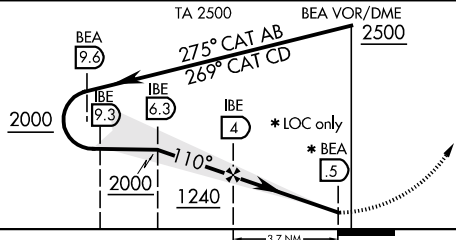

ATIS 132.1  
BEATRIX APP CON  
120.9  
BEATRIX TOWER  
120.9  
GND CON  
121.9

MISSED APPROACH  
Climb straight ahead to 2500 then left to BEA VOR/DME and hold.  
Avoid TNR4 when active.

CATEGORY	A	B	C	D
S-ILS 11 **	209 - 800m 200 (200-800m)		209 - 1200m 200 (200-1200m)	
S-LOC 11 ***	340 - 1200m 331 (300 - 1200m)			
CIRCLING	860-1600m 800 (800-1600m)	860-2000m 800 (800-2000m)	1140 - 4800m 1080 (1100-4800m)	

\*\* When ALS inop, increase vis CAT AB 400m.  
\*\*\* When ALS inop, increase vis 400m.